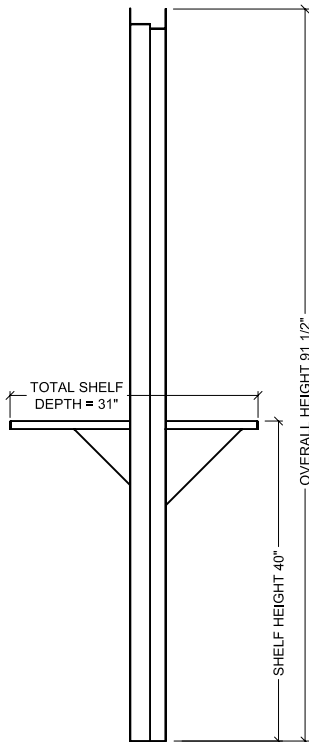

Belimed
Infection Control

CUSTOM PASS-THRU WINDOW WITH DOOR
DOUBLE HUNG WINDOW WITH LOWER ACCESS DOOR

Dwg. No. : KPRC-PTW-WDF1	Date : 8/23/09	Scale : NTS	PAGE 1 of 2
Stainless steel double hung pass-thru window with lower access door. Compatible with wall thickness' of 4"-6".		CAD Operator : JG	
Revision : 1		ISOMETRIC	

FRONT VIEW

TOP VIEW

SIDE VIEW

FRONT VIEW
(SITE PREPARATION DETAIL)
SCALE: 1/2" = 1'

Belimed
Infection Control

CUSTOM PASS-THRU WINDOW WITH DOOR
DOUBLE HUNG WINDOW WITH LOWER ACCESS DOOR

Dwg. No. : KPRC-PTW-WDF1	Date : 8/23/09	Scale : 1/2" = 1'-0"	PAGE 2 of 2
Stainless steel double hung pass-thru window with lower access door. Compatible with wall thickness' of 4"-6".		CAD Operator : JG	STANDARD VIEWS
Revision : 1			