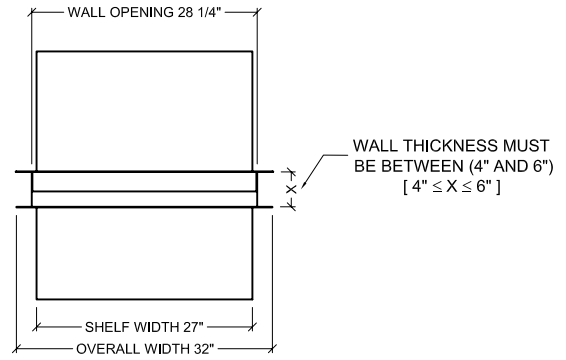

Belimed
Infection Control

CUSTOM PASS-THRU WINDOW WITH DOOR
DOUBLE HUNG WINDOW WITH LOWER ACCESS DOOR

Dwg. No. : KPRC-PTW-WDF1	Date : 8/23/09	Scale : NTS	PAGE 1 of 2
Stainless steel double hung pass-thru window with lower access door. Compatible with wall thickness' of 4"-6".		CAD Operator : JG	
Revision : 1		ISOMETRIC	

FRONT VIEW

TOP VIEW

SIDE VIEW

FRONT VIEW
(SITE PREPARATION DETAIL)
SCALE: 1/2" = 1'

Belimed
Infection Control

CUSTOM PASS-THRU WINDOW WITH DOOR
DOUBLE HUNG WINDOW WITH LOWER ACCESS DOOR

Dwg. No. : KPRC-PTW-WDF1	Date : 8/23/09	Scale : 1/2" = 1'-0"	PAGE 2 of 2
Stainless steel double hung pass-thru window with lower access door. Compatible with wall thickness' of 4"-6".		CAD Operator : JG	STANDARD VIEWS
Revision : 1			