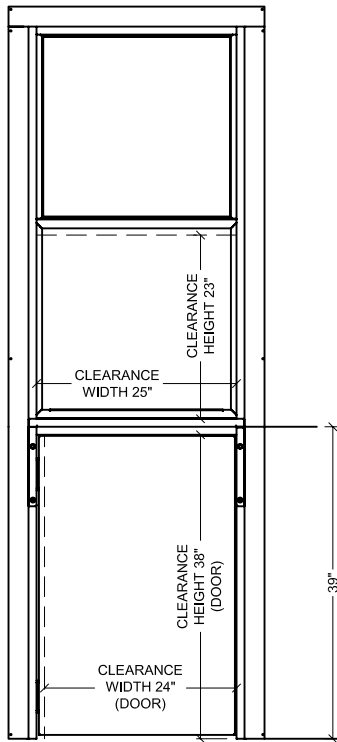

Belimed
Infection Control

CUSTOM PASS-THRU WINDOW WITH DOOR
DOUBLE HUNG WINDOW WITH LOWER ACCESS DOOR

Dwg. No. : KPRC-PTW-WDF1	Date : 8/23/09	Scale : NTS	PAGE 1 of 2
Stainless steel double hung pass-thru window with lower access door. Compatible with wall thickness' of 4"-6".		CAD Operator : JG	
Revision : 1		ISOMETRIC	

FRONT VIEW

TOP VIEW

SIDE VIEW

FRONT VIEW
(SITE PREPARATION DETAIL)
SCALE: 1/2" = 1'

Belimed
Infection Control

CUSTOM PASS-THRU WINDOW WITH DOOR
DOUBLE HUNG WINDOW WITH LOWER ACCESS DOOR

Dwg. No. : KPRC-PTW-WDF1	Date : 8/23/09	Scale : 1/2" = 1'-0"	PAGE 2 of 2
Stainless steel double hung pass-thru window with lower access door. Compatible with wall thickness' of 4"-6".		CAD Operator : JG	STANDARD VIEWS
Revision : 1			