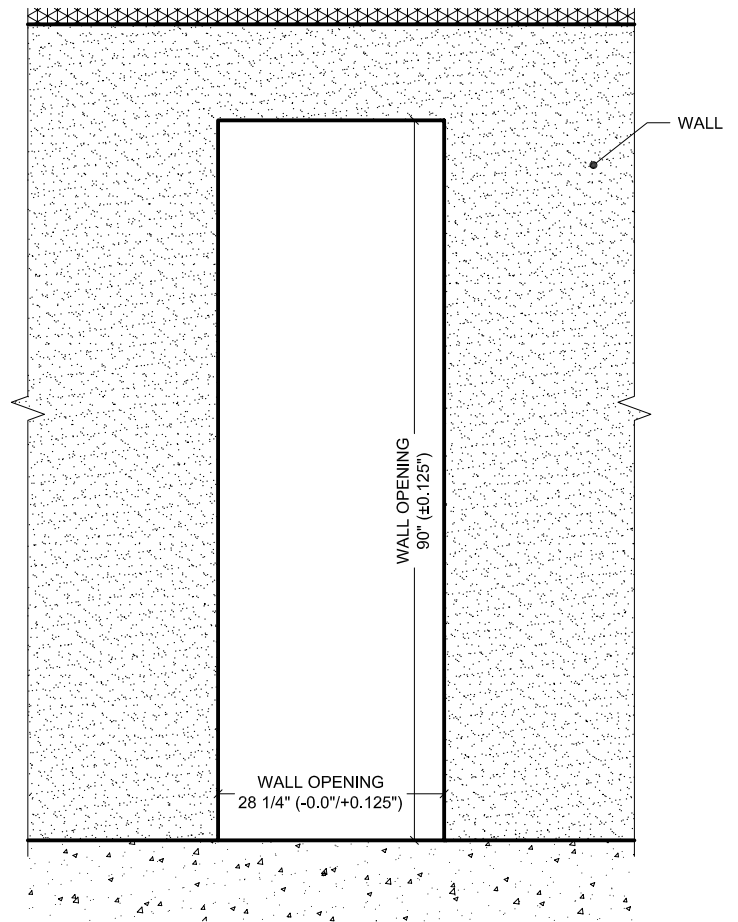

Belimed
Infection Control

CUSTOM PASS-THRU WINDOW WITH DOOR
DOUBLE HUNG WINDOW WITH LOWER ACCESS DOOR

Dwg. No. : KPRC-PTW-WDF1	Date : 8/23/09	Scale : NTS	PAGE 1 of 2
Stainless steel double hung pass-thru window with lower access door. Compatible with wall thickness' of 4"-6".		CAD Operator : JG	
Revision : 1		ISOMETRIC	

FRONT VIEW

TOP VIEW

SIDE VIEW

FRONT VIEW
(SITE PREPARATION DETAIL)
SCALE: 1/2" = 1'

Belimed
Infection Control

CUSTOM PASS-THRU WINDOW WITH DOOR
DOUBLE HUNG WINDOW WITH LOWER ACCESS DOOR

Dwg. No. : KPRC-PTW-WDF1	Date : 8/23/09	Scale : 1/2" = 1'-0"	PAGE 2 of 2
Stainless steel double hung pass-thru window with lower access door. Compatible with wall thickness' of 4"-6".		CAD Operator : JG	STANDARD VIEWS
Revision : 1			