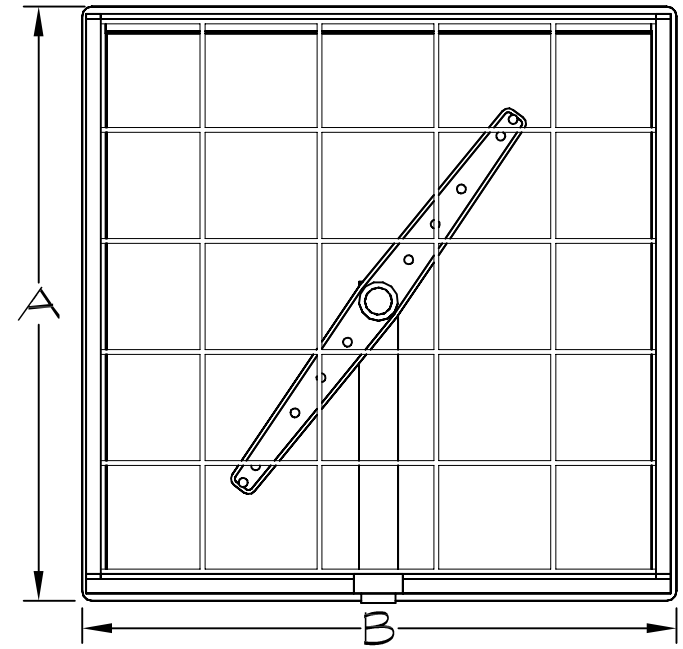

TWO LEVEL RACK for WD 250

Rack Specifications		
A	Overall length	24"
B	Overall width	24"
C	Overall height	135"
D	Net usable length	22.25"
E	Net usable width	23.2"
F	Net usable height	155"
G	Net usable height	65"
#	Total dry weight	29 lbs.