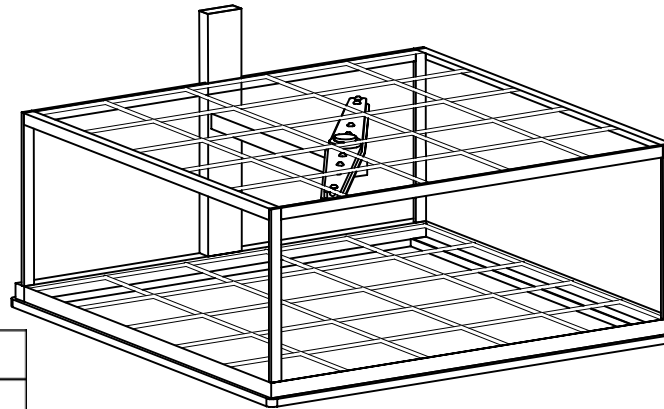

TWO LEVEL RACK for WD 250

Rack Specifications		
A	Overall length	24"
B	Overall width	24"
C	Overall height	135"
D	Net usable length	22.25"
E	Net usable width	23.2"
F	Net usable height	155"
G	Net usable height	65"
#	Total dry weight	29 lbs.