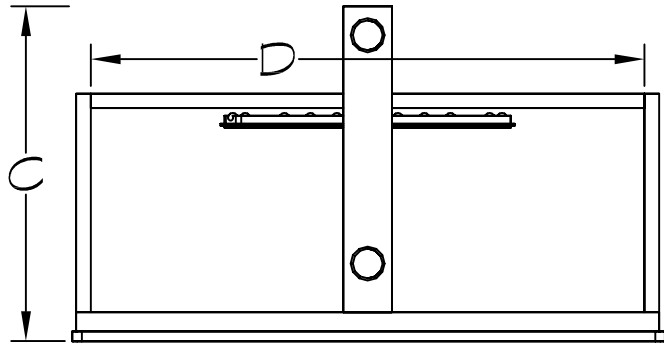

TWO LEVEL RACK for WD 250

Rack Specifications		
A	Overall length	24"
B	Overall width	24"
C	Overall height	135"
D	Net usable length	22.25"
E	Net usable width	23.2"
F	Net usable height	155"
G	Net usable height	65"
#	Total dry weight	29 lbs.